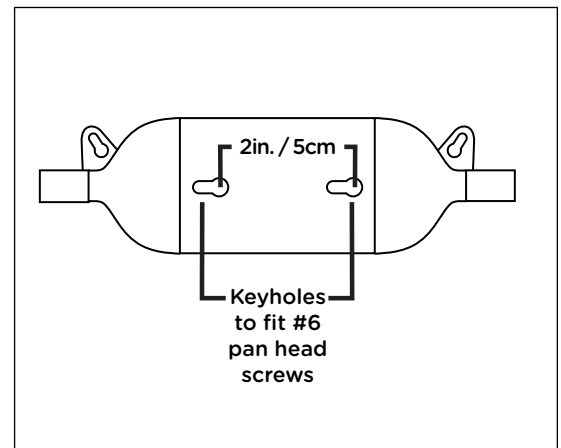

Ground Mounting