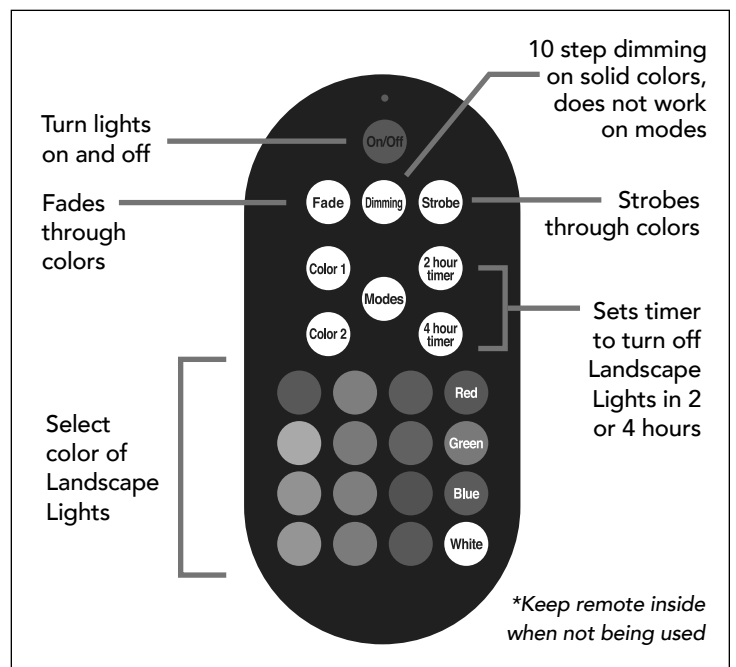

## Design Features

- Pairable long-range wireless remote controls multiple lights and all features
- Weatherproof for year-round permanent outdoor installations
- Flexible 2ft. spacing
- Burial-grade cable
- Multiple mounting options for up or down lighting
- Selectable white light in warm, soft, or day
- Any 2 color combinations and preset color and effect modes
- Dimmable
- This Jasco product is warrantied for 3 years with a limited-lifetime replacement warranty on Enbrighten LED light source only

	41366	41367	41369	41657
Nominal Length of Light Set	32'	44'	68'	92'
Color of Cord	Black			
Color of Puck Lights	Black			
Number of Lights	6	12	24	36
Nominal Wattage	5W	10W	20W	30W
Nominal Power Factor	0.83			
Operating Temperature	-20 °C ~ +50 °C			
Operating Humidity	10% - 90% RH			
Operating Voltage	120V			
Frequency	60Hz			
Number of Mounting Stakes	6	12	24	36
Distance from Power Plug to Controller	2'			
Distance from Controller to First Puck	20'			
Distance Between Pucks	2'			
Nominal CRI	81			
Nominal R9	7			
Nominal Lumens per Puck	40			
Nominal Efficacy	48 Lumens per Watt			
Lifetime	50,000 hour LED life			

continued...

	41366	41367	41369	41657
CCT	2200 K			
Power Cord to Controller	2 Conductor 18 AWG - SJTW			
Low Voltage Direct Burial Cord	3 Conductor 22 AWG - Direct Burial			
RF Frequency	2.4 GHz			
RF Distance	100' In Open Air Applications			
Batteries	2 AAA batteries			
Estimated Yearly Energy Cost <small>(Based on 4 hours per day at \$0.11 per kwh)</small>	\$0.80	\$1.60	\$3.21	\$4.82

Multiple Mounting Options

Ground Mounting

Product Spacing

Flexible Spacing

Remote Features

Related Products

**26898**  
 myTouchSmart  
 Outdoor/Indoor  
 Plug-in Timer

**41431**  
 myTouchSmart  
 In-Wall Digital  
 Timer