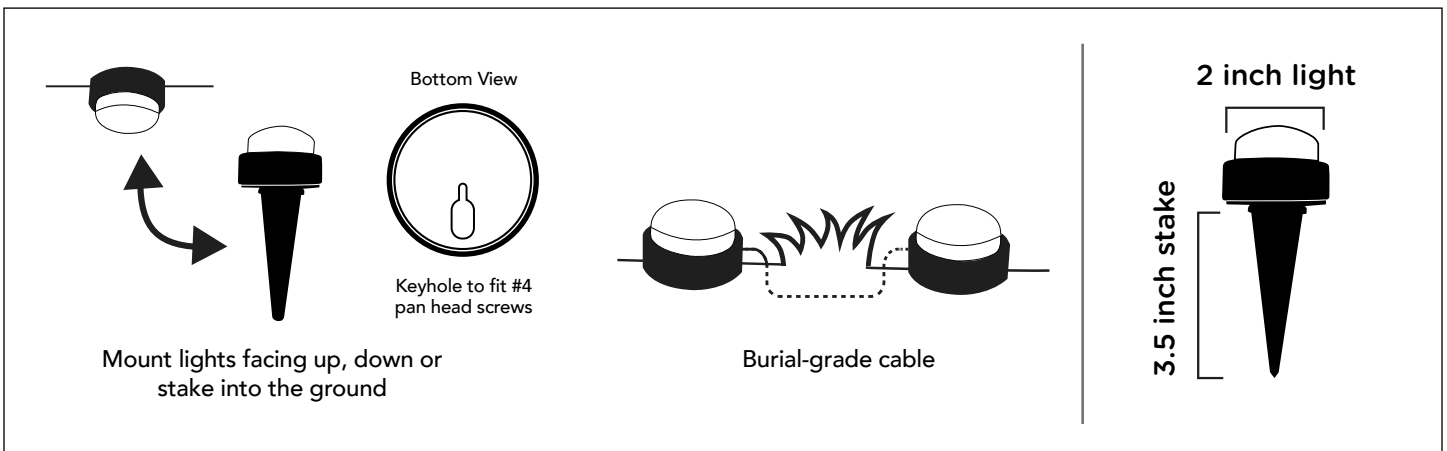

41366	41367	41369	41657
CCT	2200 K			
Power Cord to Controller	2 Conductor 18 AWG - SJTW			
Low Voltage Direct Burial Cord	3 Conductor 22 AWG - Direct Burial			
RF Frequency	2.4 GHz			
RF Distance	100' In Open Air Applications			
Batteries	2 AAA batteries			
Estimated Yearly Energy Cost (Based on 4 hours per day at $0.11 per kwh)	$0.80	$1.60	$3.21	$4.82

Multiple Mounting Options