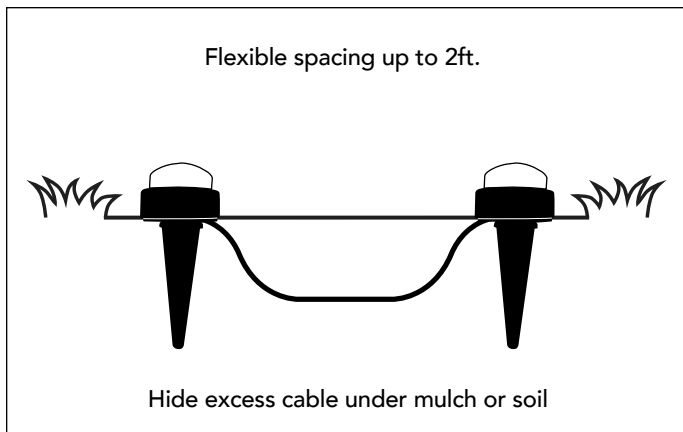

continued...

	41366	41367	41369	41657
CCT	2200 K			
Power Cord to Controller	2 Conductor 18 AWG - SJTW			
Low Voltage Direct Burial Cord	3 Conductor 22 AWG - Direct Burial			
RF Frequency	2.4 GHz			
RF Distance	100' In Open Air Applications			
Batteries	2 AAA batteries			
Estimated Yearly Energy Cost <small>(Based on 4 hours per day at \$0.11 per kwh)</small>	\$0.80	\$1.60	\$3.21	\$4.82

Multiple Mounting Options

Ground Mounting

Product Spacing

Flexible Spacing

Remote Features

Related Products

**26898**  
 myTouchSmart  
 Outdoor/Indoor  
 Plug-in Timer

**41431**  
 myTouchSmart  
 In-Wall Digital  
 Timer