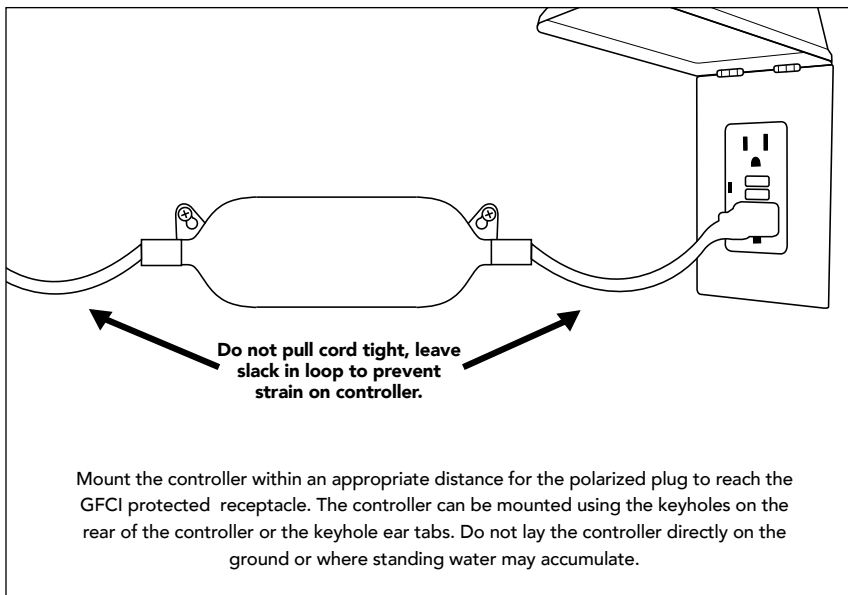

Ground Mounting