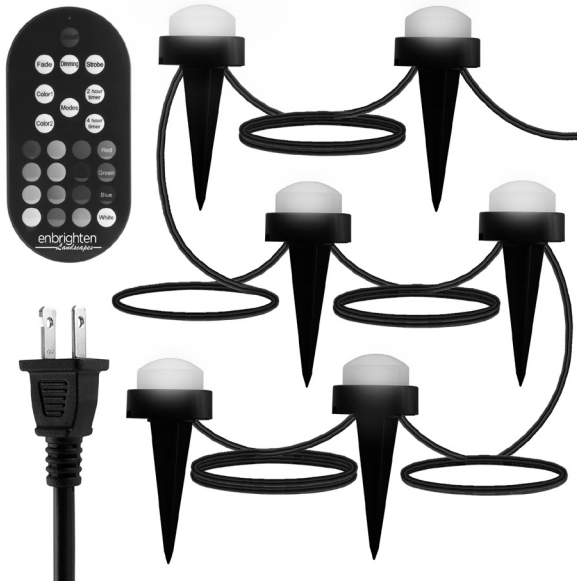

# Enbrighten Mini LED Color-Changing Landscape Lights

enbrighten® Landscapes™

## Design Features

- Pairable long-range wireless remote controls multiple lights and all features
- Weatherproof for year-round permanent outdoor installations
- Flexible 2ft. spacing
- Burial-grade cable
- Multiple mounting options for up or down lighting
- Selectable white light in warm, soft, or day
- Any 2 color combinations and preset color and effect modes
- Dimmable
- This Jasco product is warrantied for 3 years with a limited-lifetime replacement warranty on Enbrighten LED light source only

	41366	41367	41369	41657
Nominal Length of Light Set	32'	44'	68'	92'
Color of Cord	Black			
Color of Puck Lights	Black			
Number of Lights	6	12	24	36
Nominal Wattage	5W	10W	20W	30W
Nominal Power Factor	0.83			
Operating Temperature	-20 °C ~ +50 °C			
Operating Humidity	10% - 90% RH			
Operating Voltage	120V			
Frequency	60Hz			
Number of Mounting Stakes	6	12	24	36
Distance from Power Plug to Controller	2'			
Distance from Controller to First Puck	20'			
Distance Between Pucks	2'			
Nominal CRI	81			
Nominal R9	7			
Nominal Lumens per Puck	40			
Nominal Efficacy	48 Lumens per Watt			
Lifetime	50,000 hour LED life			

continued...

	41366	41367	41369	41657
CCT	2200 K			
Power Cord to Controller	2 Conductor 18 AWG - SJTW			
Low Voltage Direct Burial Cord	3 Conductor 22 AWG - Direct Burial			
RF Frequency	2.4 GHz			
RF Distance	100' In Open Air Applications			
Batteries	2 AAA batteries			
Estimated Yearly Energy Cost <small>(Based on 4 hours per day at \$0.11 per kwh)</small>	\$0.80	\$1.60	\$3.21	\$4.82