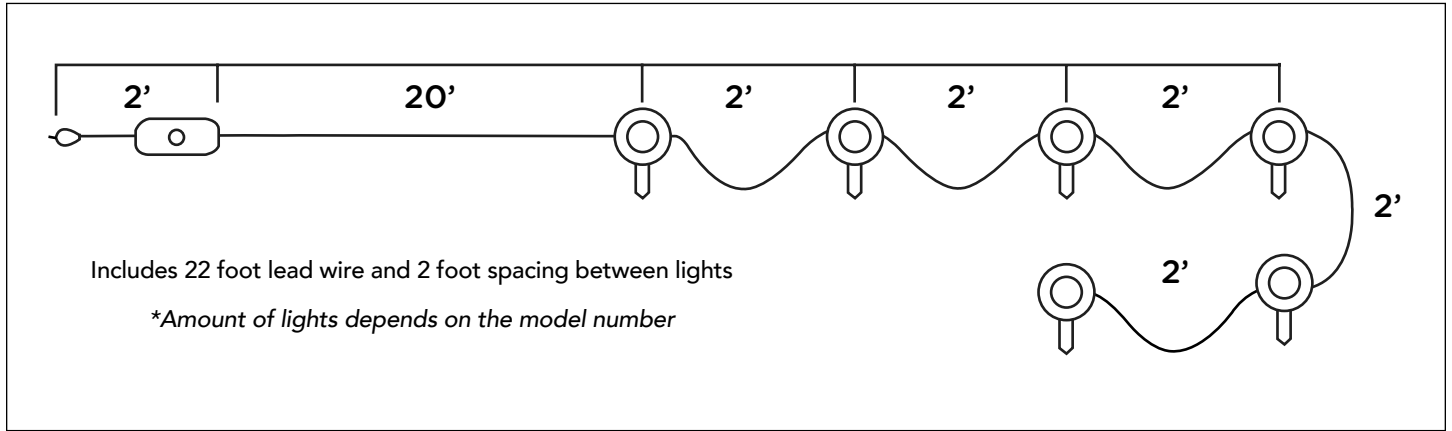

Product Spacing