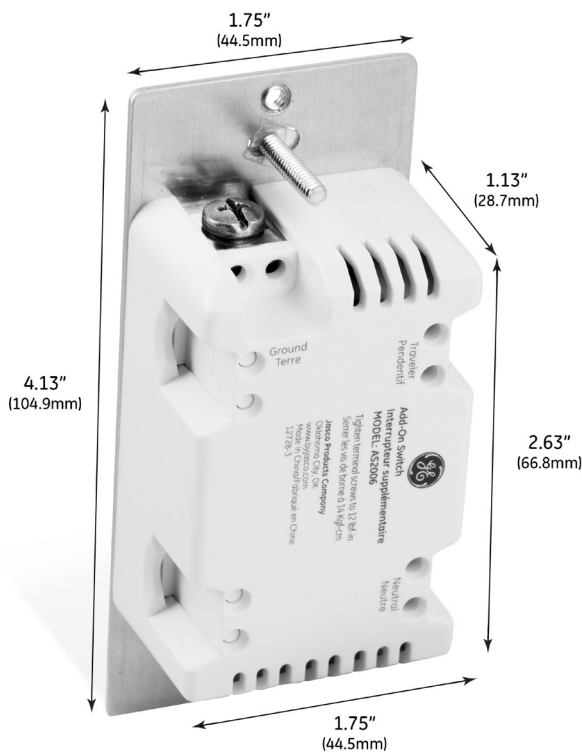

GE In-wall Toggle Add-On Switch

Specifications

Power: 120-277VAC, 60Hz

Operating Temperature: 32-104° F (0-40° C)

Switch must be mounted indoors

Design Features

- 46200 For use in 3, 4, 5, or 6-way wiring configurations with:
 - GE 300 Series Z-Wave models: 12727 and 12729
 - GE Zigbee 3.0 models: 43084, 43085, 43090 and 43091
 - GE 500 Series Z-Wave models: 14292, 14295, 46202 and 46204
 - Z-Wave Commercial Grade 120/277 models: 43074 and 43075
 - Zigbee 3.0 Commercial Grade 120/277VAC models: 43085 and 43090
- Requires wiring connections Neutral, Traveler and Ground
- QuickFit™ – Improved components reduce the housing depth by up to 20 percent compared to previous models and eliminated the need for heat tabs. QuickFit enhancements are the ideal solution for older-style switch boxes, multi-gang configurations or any other application with limited space
- SimpleWire™ – Dual ground ports, which are offset to avoid switch box mounting screws, support daisy-chaining in multi-switch setups
- Uses a standard toggle wall plate (wall plate not included)
- Toggle style switch to match existing switches
- Maximum number of Add-On Switches connected to primary switch: 4
- Maximum traveler wire distance: 300ft., interconnected between 4 Add-On switches
- No more than 75ft between each switch
- Maximum traveler wire distance between primary and (1) Add-On switch: 200ft
- Not for direct control of load (Not a standalone switch)
- Requires GE Smart Control for operation

Multi-Location Wiring

Space-Saving Screw Terminals

Installation Recommendations:

- Insert wire into port and tighten screw. Do not wrap wire around screw
- Indoor use only
- Wallplates sold separately
- Trilingual Instruction manual – (English, French, Spanish)