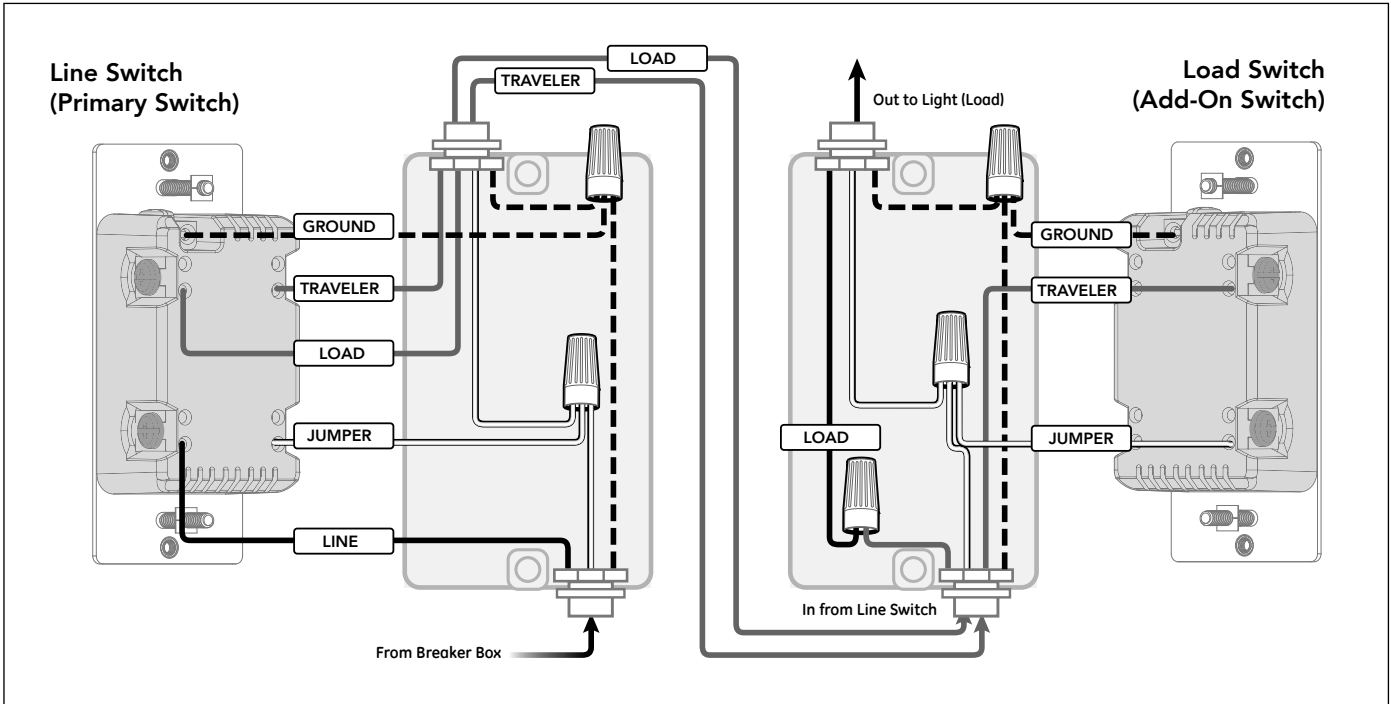

GE In-wall Toggle Add-On Switch

Specifications

Power: 120-277VAC, 60Hz

Operating Temperature: 32-104° F (0-40° C)

Switch must be mounted indoors

Design Features

- 46200 For use in 3, 4, 5, or 6-way wiring configurations with:
 - GE 300 Series Z-Wave models: 12727 and 12729
 - GE Zigbee 3.0 models: 43084, 43085, 43090 and 43091
 - GE 500 Series Z-Wave models: 14292, 14295, 46202 and 46204
 - Z-Wave Commercial Grade 120/277 models: 43074 and 43075
 - Zigbee 3.0 Commercial Grade 120/277VAC models: 43085 and 43090
- Requires wiring connections Neutral, Traveler and Ground
- QuickFit™ – Improved components reduce the housing depth by up to 20 percent compared to previous models and eliminated the need for heat tabs. QuickFit enhancements are the ideal solution for older-style switch boxes, multi-gang configurations or any other application with limited space
- SimpleWire™ – Dual ground ports, which are offset to avoid switch box mounting screws, support daisy-chaining in multi-switch setups
- Uses a standard toggle wall plate (wall plate not included)
- Toggle style switch to match existing switches
- Maximum number of Add-On Switches connected to primary switch: 4
- Maximum traveler wire distance: 300ft., interconnected between 4 Add-On switches
- No more than 75ft between each switch
- Maximum traveler wire distance between primary and (1) Add-On switch: 200ft
- Not for direct control of load (Not a standalone switch)
- Requires GE Smart Control for operation

Multi-Location Wiring

Space-Saving Screw Terminals

Installation Recommendations:

- Insert wire into port and tighten screw. Do not wrap wire around screw
- Indoor use only
- Wallplates sold separately
- Trilingual Instruction manual – (English, French, Spanish)