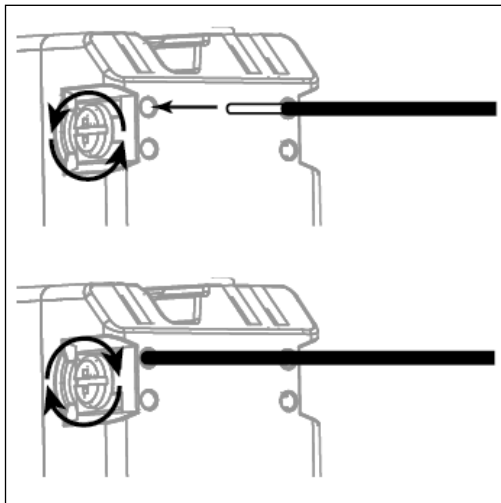

GE In-wall Toggle Add-On Switch

Specifications

Power: 120-277VAC, 60Hz

Operating Temperature: 32-104° F (0-40° C)

Switch must be mounted indoors

Design Features

- 46200 For use in 3, 4, 5, or 6-way wiring configurations with:
 - GE 300 Series Z-Wave models: 12727 and 12729
 - GE Zigbee 3.0 models: 43084, 43085, 43090 and 43091
 - GE 500 Series Z-Wave models: 14292, 14295, 46202 and 46204
 - Z-Wave Commercial Grade 120/277 models: 43074 and 43075
 - Zigbee 3.0 Commercial Grade 120/277VAC models: 43085 and 43090
- Requires wiring connections Neutral, Traveler and Ground
- QuickFit™ – Improved components reduce the housing depth by up to 20 percent compared to previous models and eliminated the need for heat tabs. QuickFit enhancements are the ideal solution for older-style switch boxes, multi-gang configurations or any other application with limited space
- SimpleWire™ – Dual ground ports, which are offset to avoid switch box mounting screws, support daisy-chaining in multi-switch setups
- Uses a standard toggle wall plate (wall plate not included)
- Toggle style switch to match existing switches
- Maximum number of Add-On Switches connected to primary switch: 4
- Maximum traveler wire distance: 300ft., interconnected between 4 Add-On switches
- No more than 75ft between each switch
- Maximum traveler wire distance between primary and (1) Add-On switch: 200ft
- Not for direct control of load (Not a standalone switch)
- Requires GE Smart Control for operation

Multi-Location Wiring

Space-Saving Screw Terminals

Installation Recommendations:

- Insert wire into port and tighten screw. Do not wrap wire around screw
- Indoor use only
- Wallplates sold separately
- Trilingual Instruction manual – (English, French, Spanish)