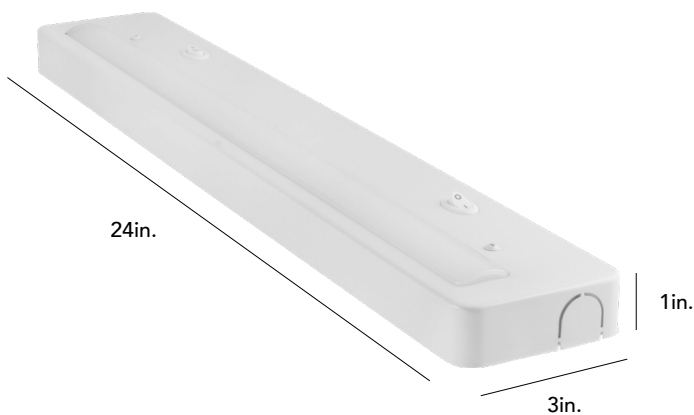

GE Enbrighten LED Direct Wire Light Fixture, 24", CCT Changing, 4 pack

Specifications

Length of fixture: 24" **Nominal lumens:** 1105

CCT: 3000K/4000K/5000K

Nominal CRI: 97 **Nominal wattage:** 16.9

Voltage: 120 **Hertz:** 60Hz **Beam angle:** 109.3

Operating temperature: 5-104° F (-15-40° C)

Dimming range: 0-100% **Efficacy (lm/w):** 65.5

Lifetime: 50,000 hours

Warranty: Lifetime warranty

Design Features

- Even light distribution — free of hotspots and shadows.
- Durable steel housing.
- No bulbs to replace.
- Packaging includes all mounting hardware, strain relief and instructions.
- CCT adjustable.